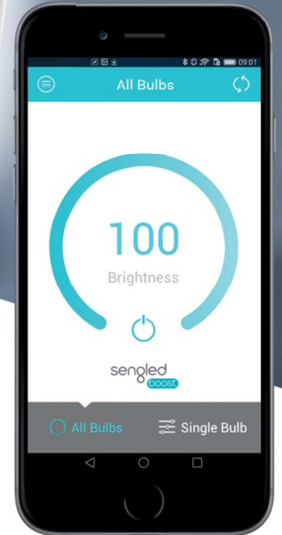

LET THERE BE WIFI!

sengled
boost

LED + WIFI REPEATER

- Wireless expansion of your WIFI network
- No power sockets needed
- Control light and WIFI settings via app

Boost your wireless network with the help of an LED bulb. The smart answer to blind spots without occupying any sockets. Your WIFI stays on even if you turn off the light using the app. Of course it's also possible to turn off the WIFI repeater with the light switch. Efficient, isn't it? Dim the light, switch it on or off and control the WIFI settings, all via the free app.

Technical data GU10

Model number:	A01-GU10EA
Lamp base:	GU10
LED power:	3,7 watts
Luminous flux:	350 lumen
Beam angle:	36 degrees
Colour temperature:	2700 kelvin - warm white
Colour rendering index:	80
Dimmable:	yes, using an app, not through external dimmers
Energy supply:	220-240 VAC, 50 Hz
Energy consumption:	6 watts (average) 9 watts (maximum, LED light + WLAN)
Operating temperature:	-20°C to +40°C
Humidity:	up to 95%, not suitable for environments with water spray or condensation
Housing colour:	neutral white
Dimensions:	height 83 mm, diameter 50 mm
Weight:	approximately 160 g
WLAN standard:	IEEE 802.11 b/g/n in the 2.4 GHz band at up to 300 Mbit/s
WLAN security:	64/128 Bit WPA-PSK/WPA2-PSK, WPA/WPA2
WLAN encryption:	WEP64/WEP128, TKIP, AES
WLAN transmission power:	IEEE 802.11b: +20 dBm (max.) IEEE 802.11g: +18 dBm (max.) IEEE 802.11n: +15 dBm (max.)